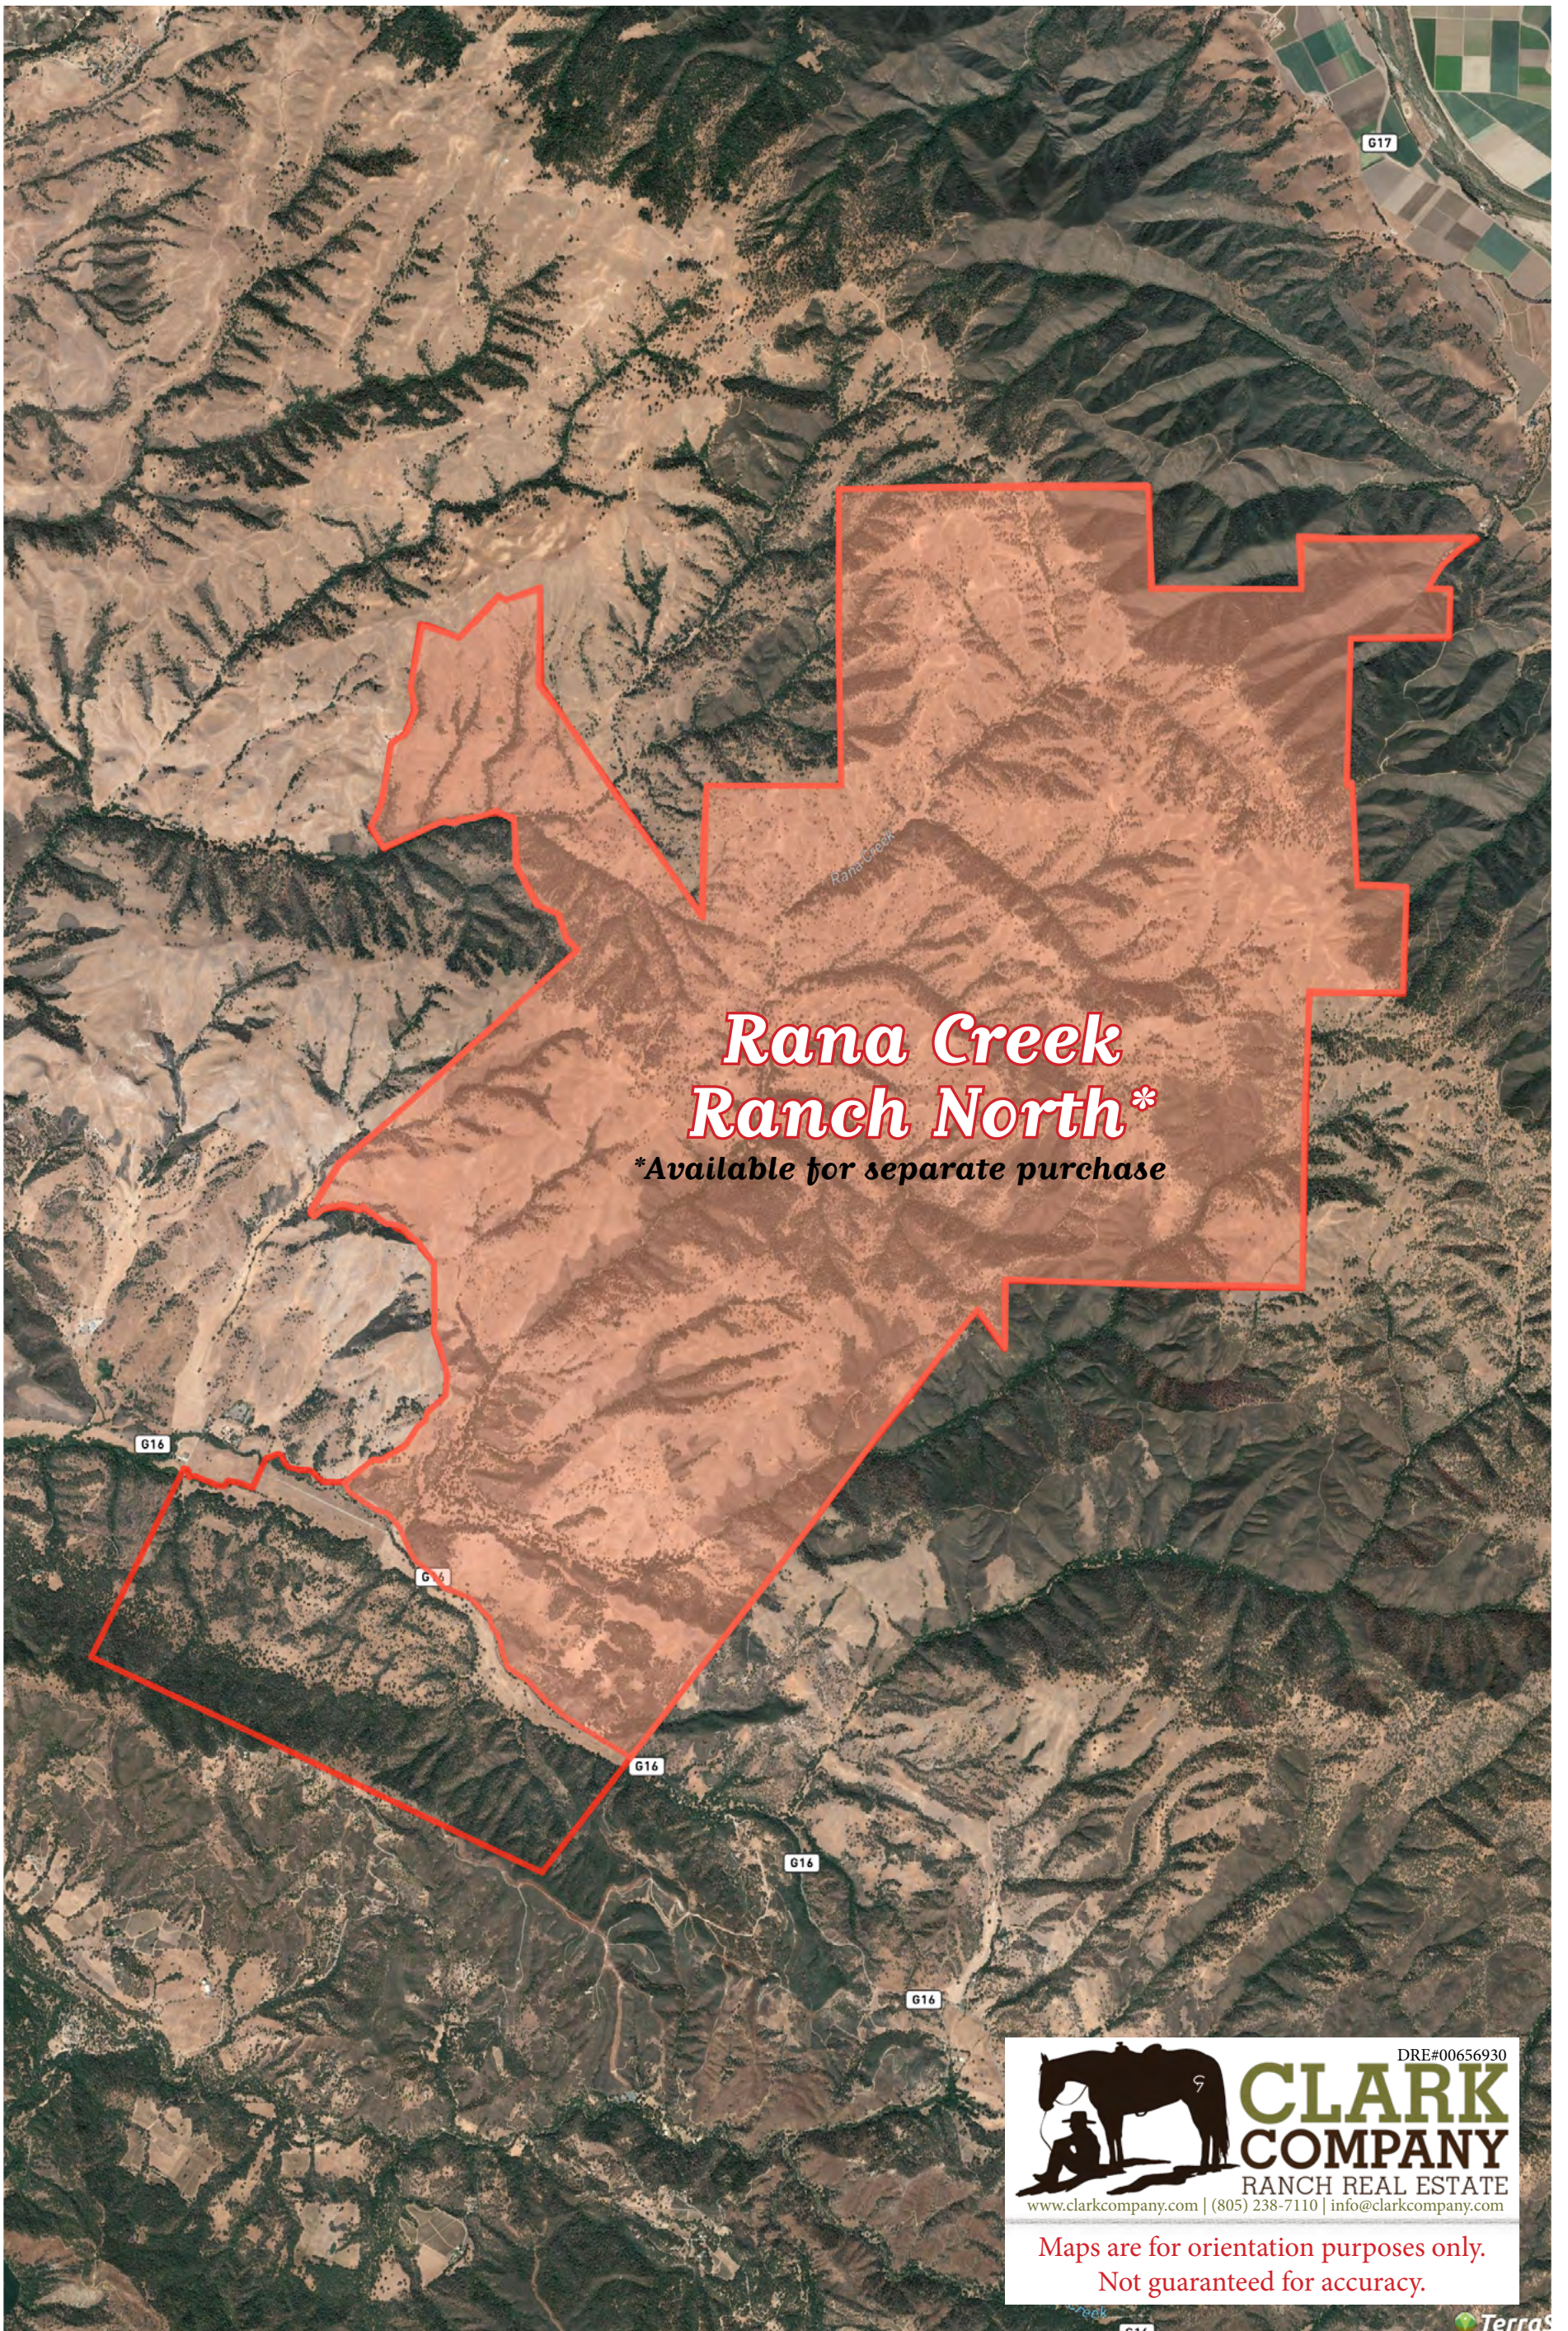

RANA CREEK
- *Ranch* -

35351 Carmel Valley Road | Carmel Valley, California 93924

DRE#00656930

CLARK
COMPANY
RANCH REAL ESTATE

www.clarkcompany.com | (805) 238-7110 | info@clarkcompany.com

Maps are for orientation purposes only.
Not guaranteed for accuracy.

TerraS