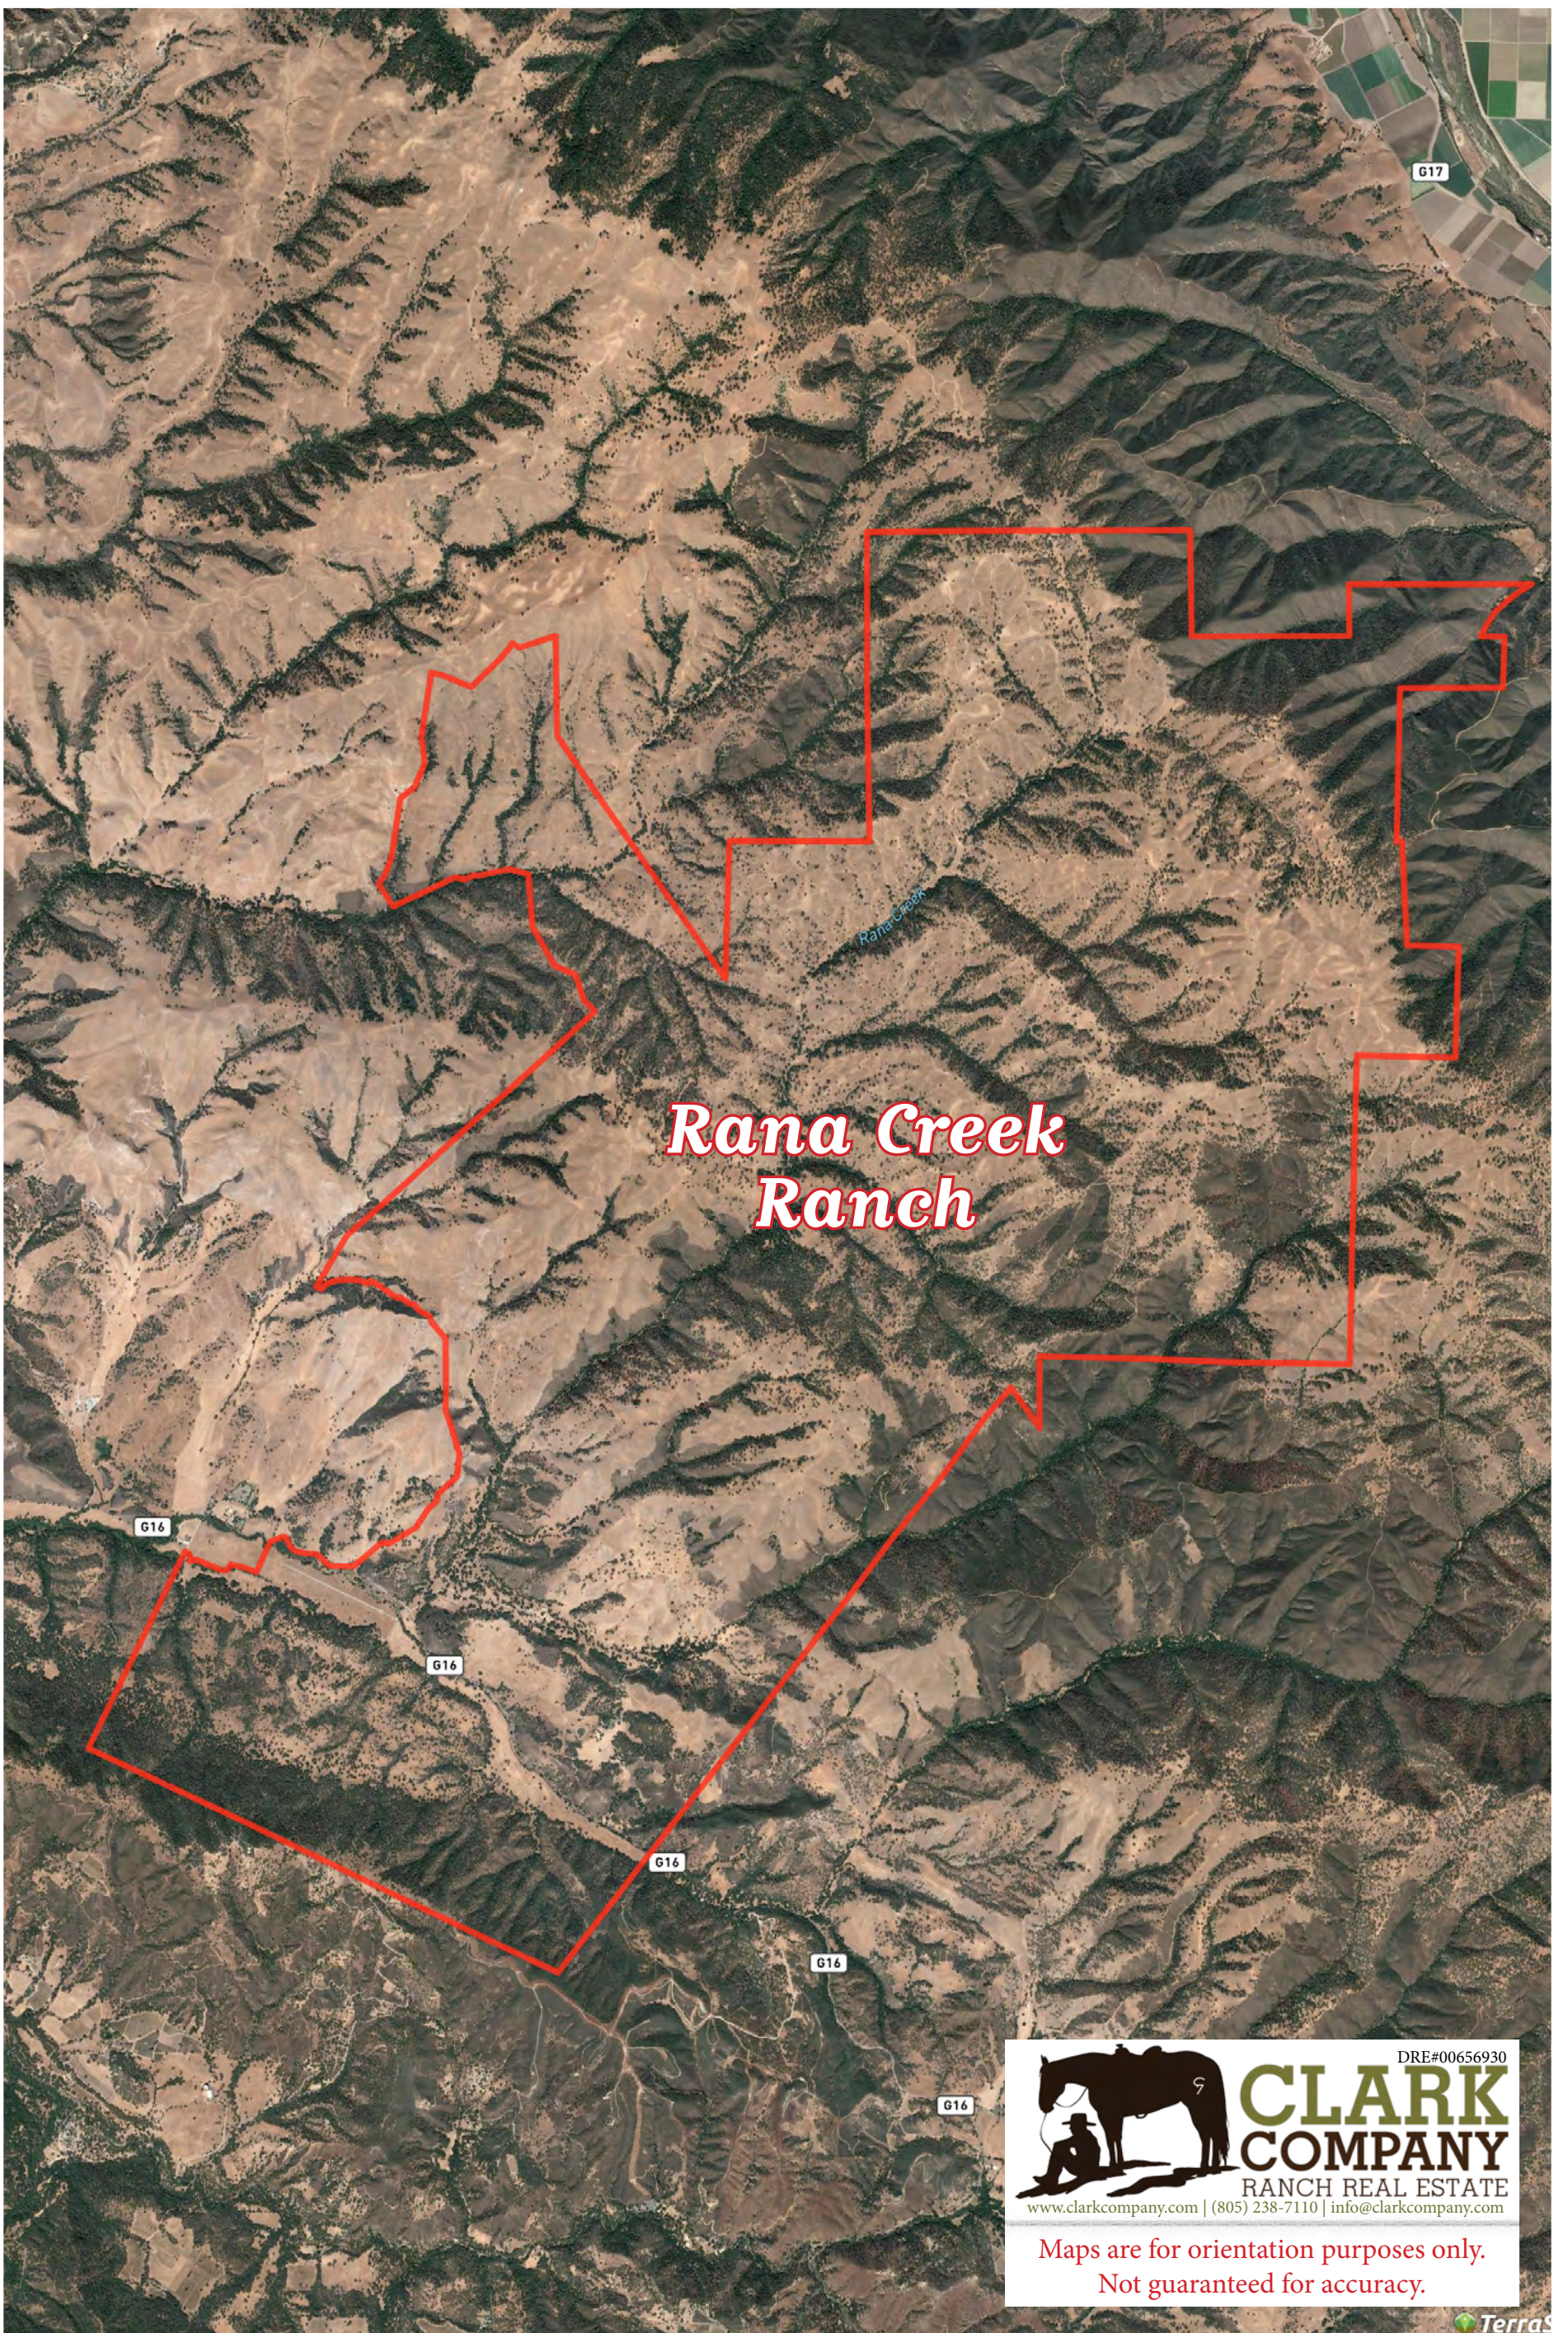

RANA CREEK - Ranch -

35351 Carmel Valley Road | Carmel Valley, California 93924

DRE#00656930

**CLARK
COMPANY**
RANCH REAL ESTATE

www.clarkcompany.com | (805) 238-7110 | info@clarkcompany.com

Maps are for orientation purposes only.
Not guaranteed for accuracy.

RANA CREEK - Ranch -

35351 Carmel Valley Road | Carmel Valley, California 93924

Rana Creek Ranch

DRE#00656930
**CLARK
COMPANY**
RANCH REAL ESTATE
www.clarkcompany.com | (805) 238-7110 | info@clarkcompany.com

Maps are for orientation purposes only.
Not guaranteed for accuracy.

TerraS

RANA CREEK - Ranch -

35351 Carmel Valley Road | Carmel Valley, California 93924

**Rana Creek
Ranch**

DRE#00656930
**CLARK
COMPANY**
RANCH REAL ESTATE
www.clarkcompany.com | (805) 238-7110 | info@clarkcompany.com