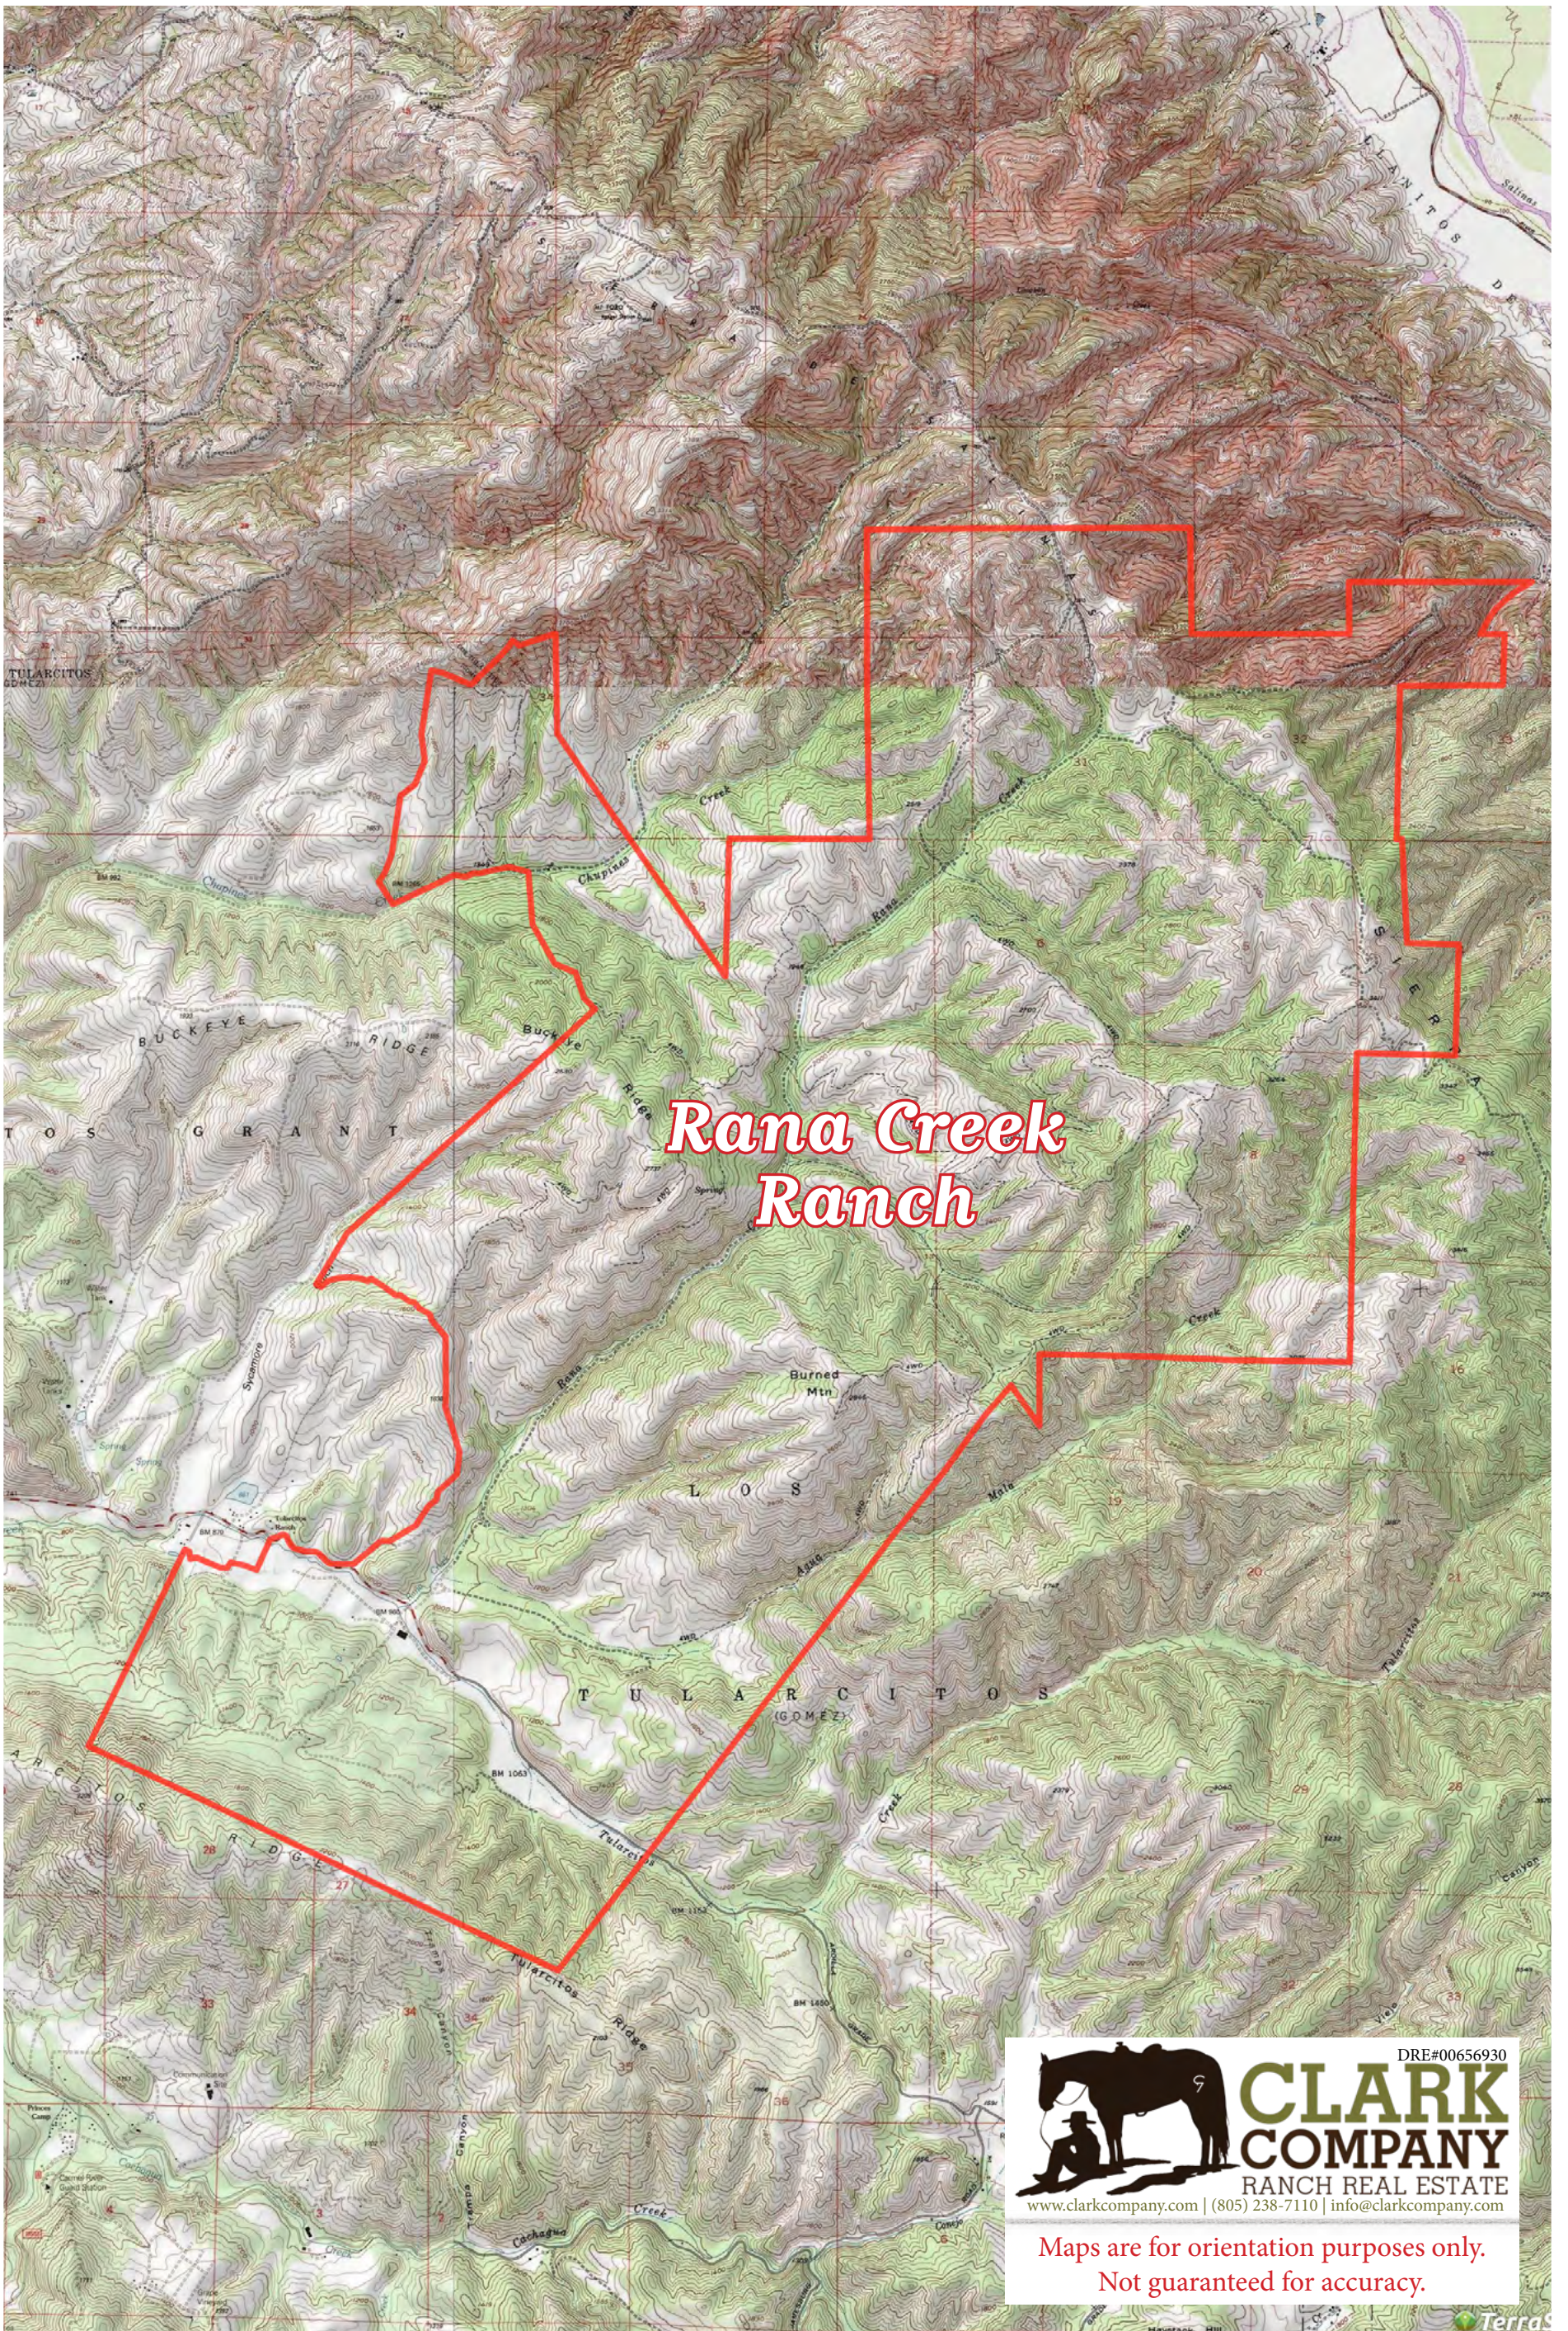

RANA CREEK - Ranch -

35351 Carmel Valley Road | Carmel Valley, California 93924

**Rana Creek
Ranch**

DRE#00656930
**CLARK
COMPANY**
RANCH REAL ESTATE
www.clarkcompany.com | (805) 238-7110 | info@clarkcompany.com

Maps are for orientation purposes only.
Not guaranteed for accuracy.

THE ENCLOSED INFORMATION HAS BEEN OBTAINED FROM SOURCES THAT WE DEEM RELIABLE; HOWEVER, IT IS NOT GUARANTEED BY CLARK COMPANY AND IS PRESENTED SUBJECT TO CORRECTIONS, ERRORS, PRIOR SALE, CHANGES OR WITHDRAWAL FROM THE MARKET WITHOUT NOTICE.